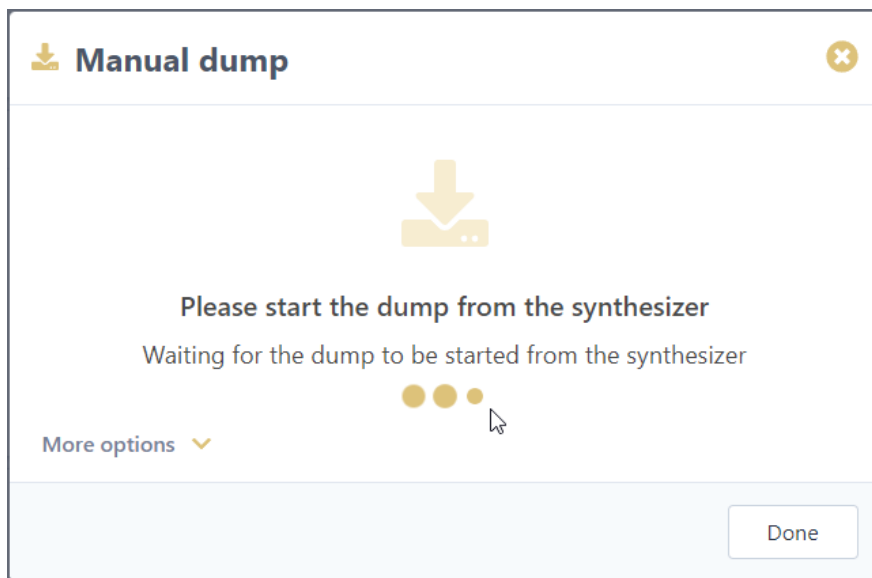

Which synthesizers support backup?

Backup is not supported for every synthesizer. You can check this page to know if your synthesizer is supported. Look for:

- **Manual dump backup**
- **Simplified backup** (Premium feature)

Manual dump backup

Messages can be backed up by starting a dump manually from synthesizers with this feature

Simplified backup (Premium feature)

Backup can be requested directly from the website while your synthesizer is connected