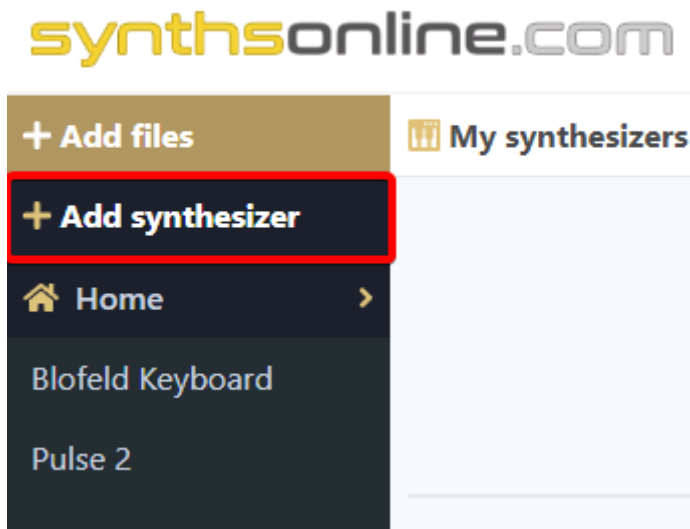

Add synthesizer

- To add a new synthesizer to your account, use the side menu and click **Add synthesizer**

- In the synthesizer dialog, type the name of your synthesizer in the "Find synthesizers..." field:

- Click **Add** button to add the synthesizer of your choice.

The synthesizer is added to your account and made available in the side menu.

Revision #3

Created 24 January 2023 21:38:47 by TJ

Updated 25 January 2023 00:54:43 by TJ