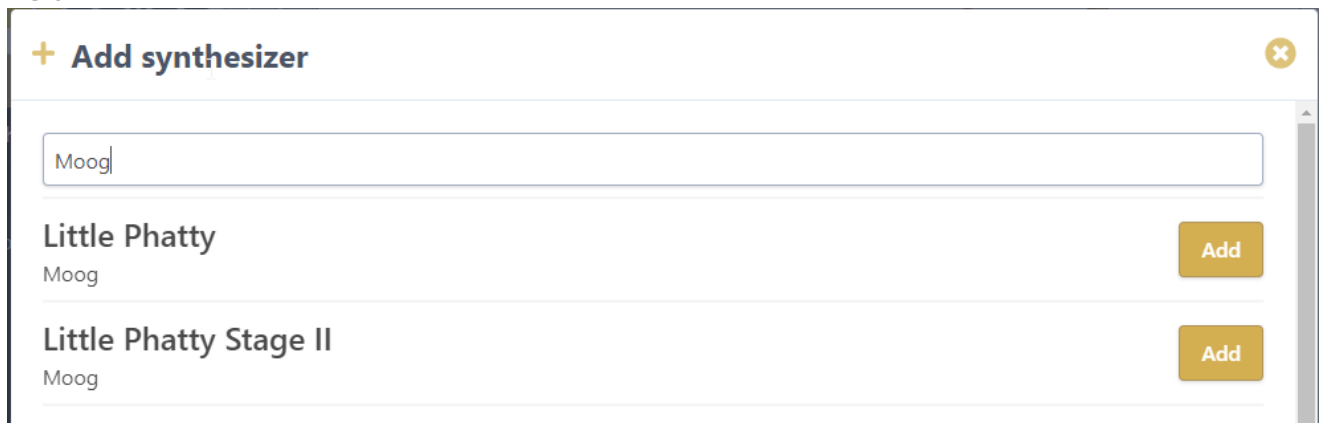

Add synthesizer

- To add a new synthesizer to your account, use the side menu and click **Add synthesizer**

- In the synthesizer dialog, type the name of your synthesizer in the "Find synthesizers..." field:

- Click **Add** button to add the synthesizer of your choice.

The synthesizer is added to your account and made available in the side menu.

Revision #3

Created 24 January 2023 21:38:47 by TJ

Updated 25 January 2023 00:54:43 by TJ