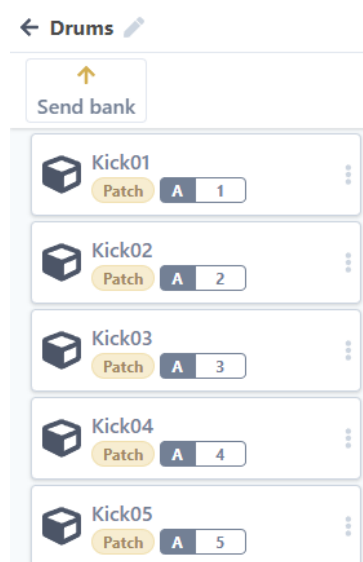

# What is a bank on synthsonline.com?

A bank is collection of synth messages stored on synthsonline.com that:

- may contain one or more messages
- can have a custom name
- can be sent to a device

The bank term is not directly related to the bank term used for synthesizers. However, they can reflect the same contents depending on how they were created

Example of a few banks displayed in the banks sections of a synthesizer:

Example of bank contents:

Message detail and patch names are only available on selected synthesizers with a **Premium** subscription