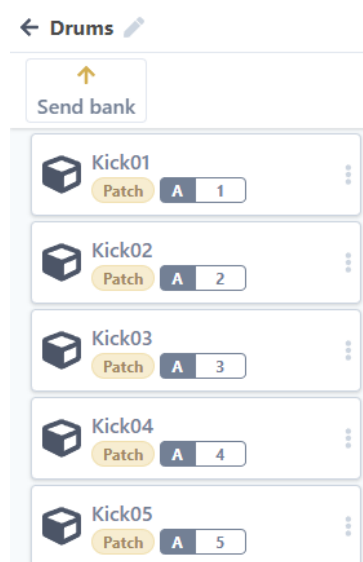

Manage banks

Documentation on how to manage banks

- [What is a bank on synthsonline.com?](#)

What is a bank on synthsonline.com?

A bank is collection of synth messages stored on synthsonline.com that:

- may contain one or more messages
- can have a custom name
- can be sent to a device

The bank term is not directly related to the bank term used for synthesizers. However, they can reflect the same contents depending on how they were created

Example of a few banks displayed in the banks sections of a synthesizer:

Example of bank contents:

Message detail and patch names are only available on selected synthesizers with a **Premium** subscription