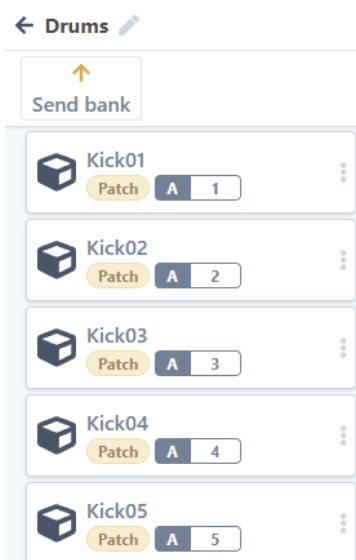

# What is a bank on synthsonline.com?

A bank is collection of synth messages stored on synthsonline.com that:

- may contain one or more messages
- can have a custom name
- can be sent to a device

The bank term is not directly related to the bank term used for synthesizers. However, they can reflect the same contents depending on how they were created

Example of a few banks displayed in the banks sections of a synthesizer:

Example of bank contents:

Message detail and patch names are only available on selected synthesizers with a **Premium** subscription