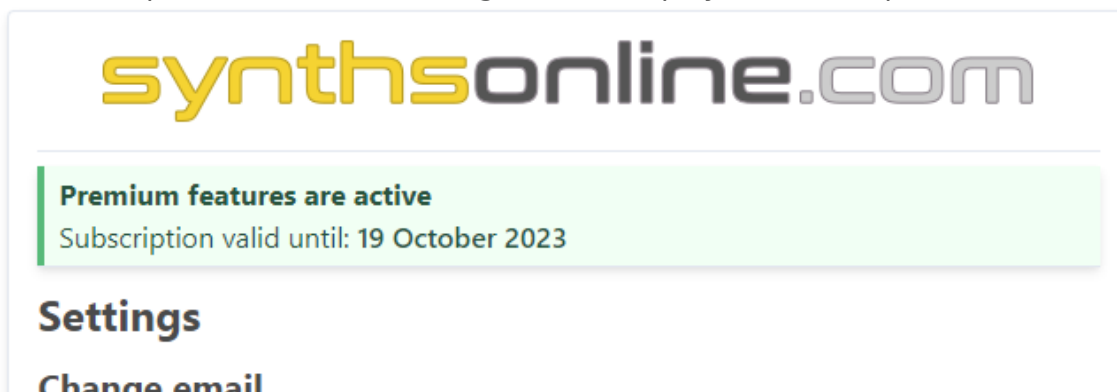

Check subscription expiration date

With a **Premium** account, you can check until when the subscription runs.

- Go to profile page
- If a subscription is active, a message will be displayed at the top of the screen